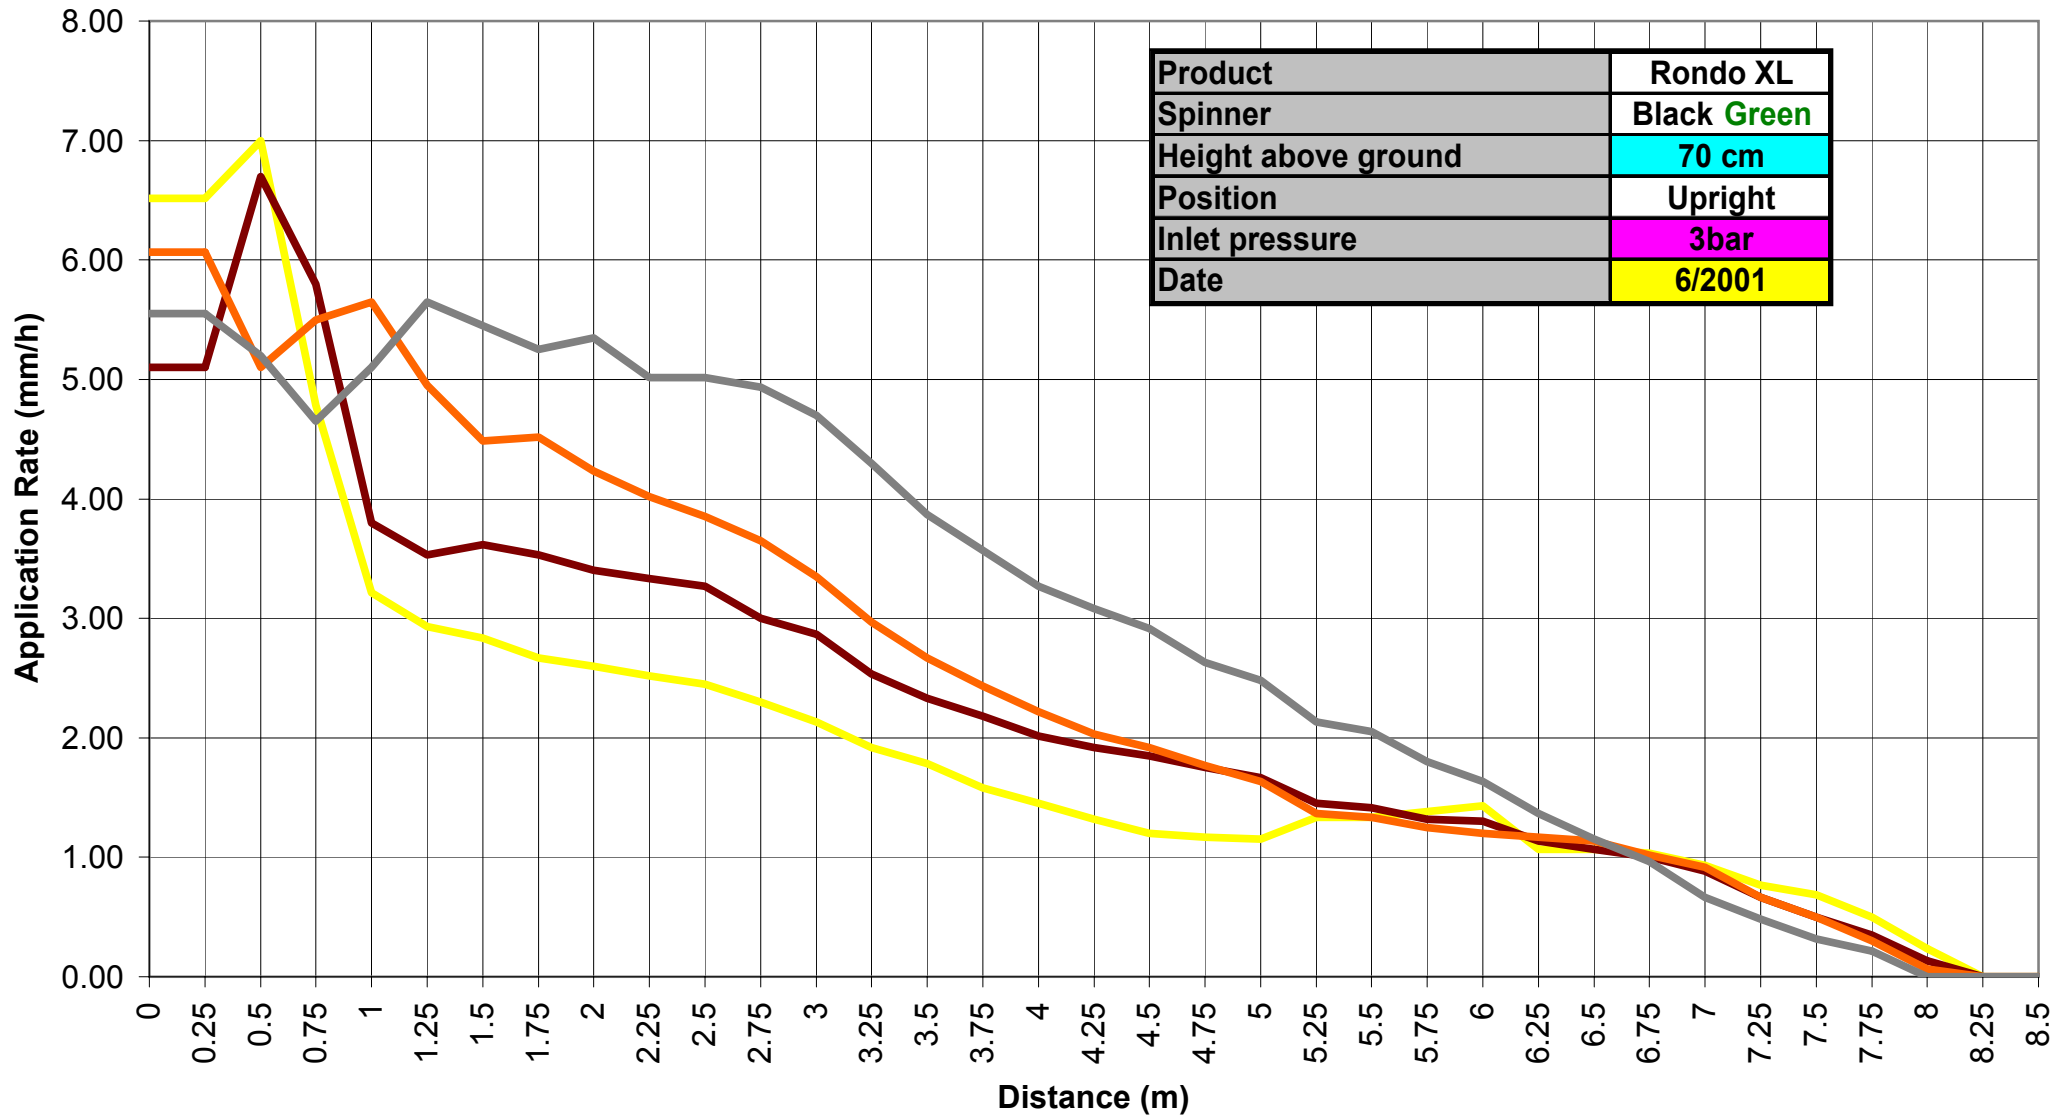

Rondo XL - Water Distribution pattern

Rondo XL - Water Distribution pattern

— Brown
 — Orange
 — Yellow
 — Gray

Rondo XL - Wetting pattern range

Rondo XL - Wetting pattern range

Rondo XL - Wetting pattern range

Product	Rondo XL
Spinner	Black Green
Height above ground	70 cm
Position	Upright
Inlet pressure	3.5bar
Date	6/2001

3.5bar-graf

PLASTRO GVAT

Black-Green sw 70 cm

Rondo XL - Water Distribution pattern

Product	Rondo XL
Spinner	Black Blue
Height above ground	70 cm
Position	Upright
Inlet pressure	1.5bar
Date	06/2001

White Violet Yellow

Rondo XL - Water Distribution pattern

Product	Rondo XL
Spinner	Black Blue
Height above ground	70 cm
Position	Upright
Inlet pressure	2bar
Date	06/2001

White Violet Yellow

Rondo XL - Water Distribution pattern

Rondo XL - Water Distribution pattern

Product	Rondo XL
Spinner	Black Blue
Height above ground	70 cm
Position	Upright
Inlet pressure	3bar
Date	06/2001

White
 Violet
 Yellow

Rondo XL - Water Distribution pattern