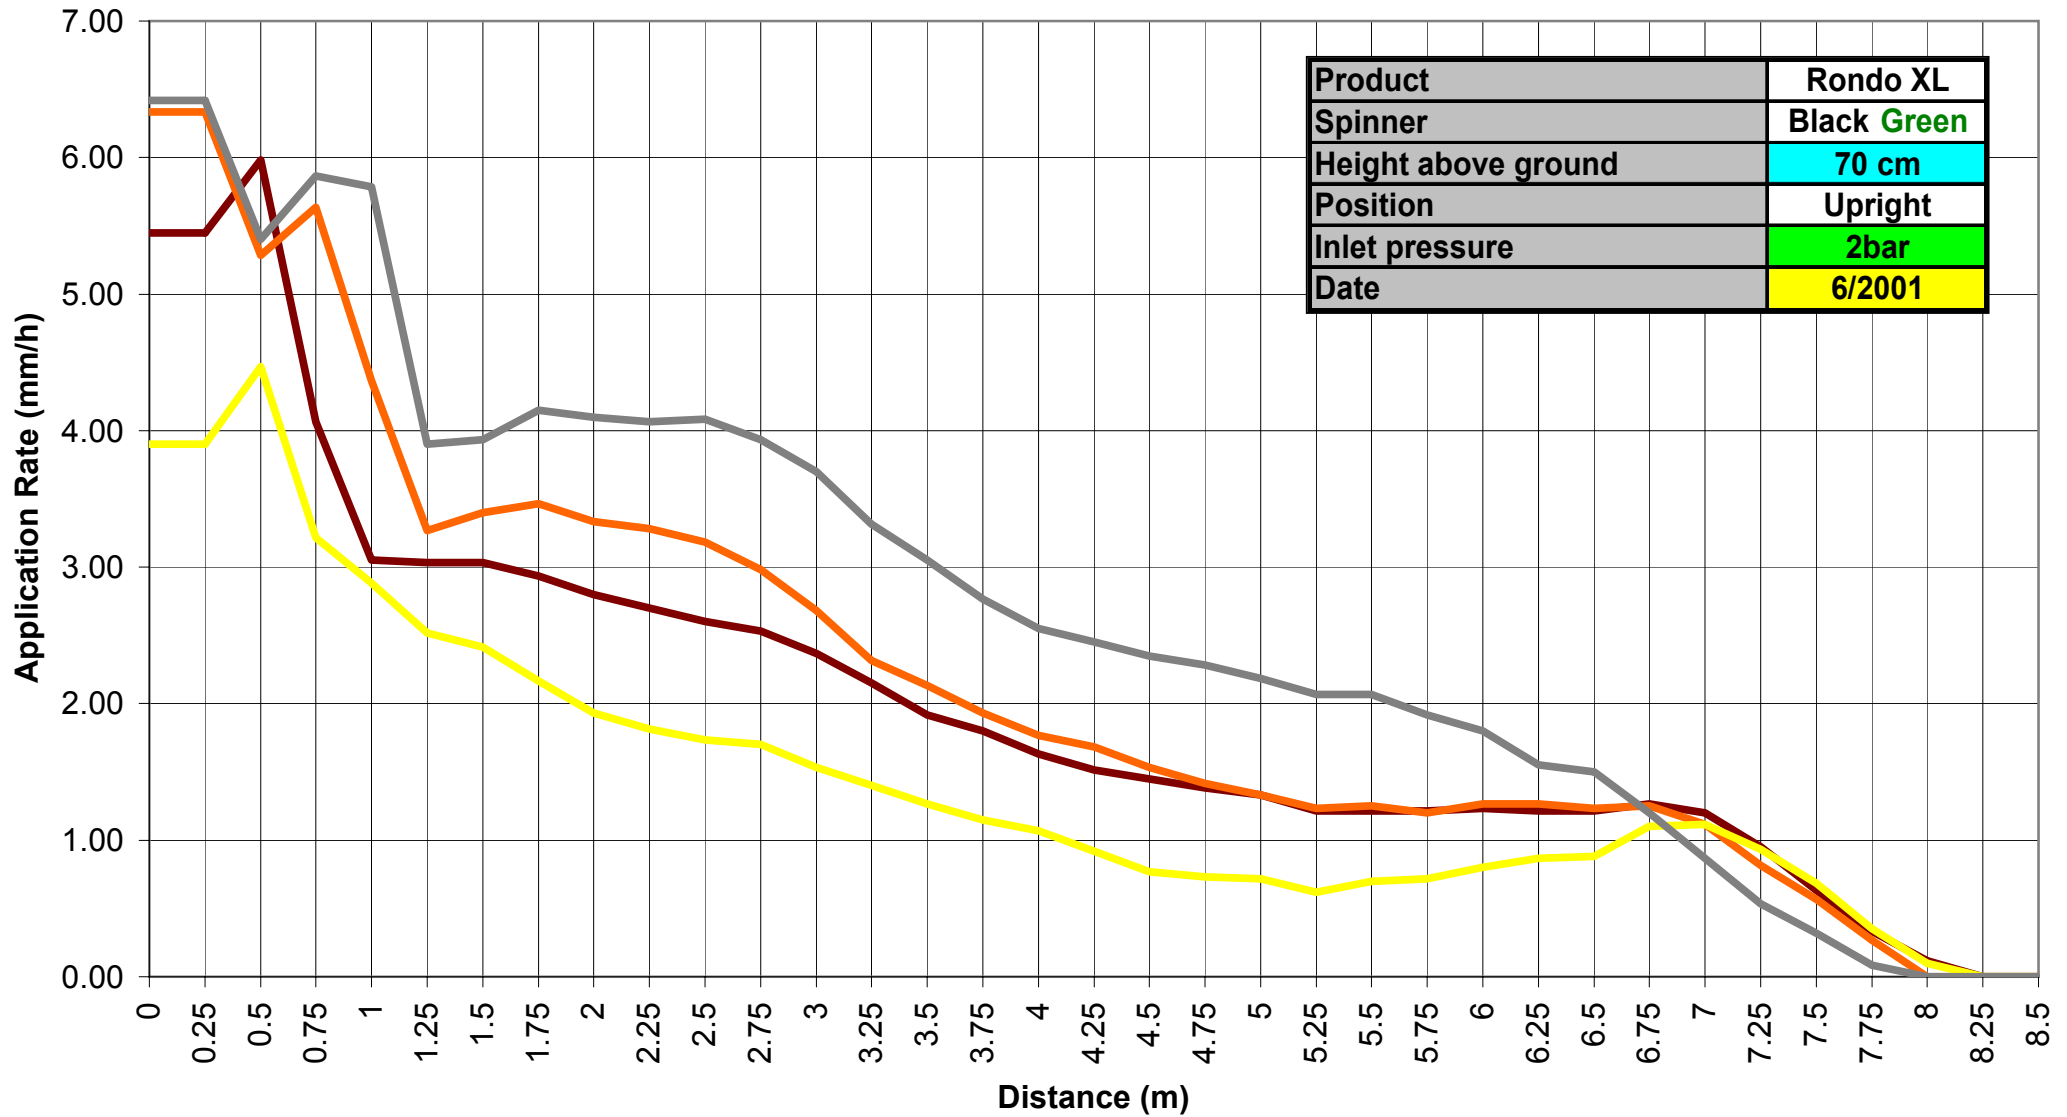

Rondo XL - Water Distribution pattern

Rondo XL - Water Distribution pattern

— Brown
 — Orange
 — Yellow
 — Gray

Rondo XL - Wetting pattern range

Rondo XL - Wetting pattern range

Rondo XL - Wetting pattern range

Product	Rondo XL
Spinner	Black Green
Height above ground	70 cm
Position	Upright
Inlet pressure	3.5bar
Date	6/2001

3.5bar-graf

PLASTRO GVAT

Black-Green sw 70 cm

Rondo XL - Water Distribution pattern

Product	Rondo XL
Spinner	Black Blue
Height above ground	70 cm
Position	Upright
Inlet pressure	1.5bar
Date	06/2001

White Violet Yellow

Rondo XL - Water Distribution pattern

Product	Rondo XL
Spinner	Black Blue
Height above ground	70 cm
Position	Upright
Inlet pressure	2bar
Date	06/2001

White Violet Yellow

Rondo XL - Water Distribution pattern

Rondo XL - Water Distribution pattern

Product	Rondo XL
Spinner	Black Blue
Height above ground	70 cm
Position	Upright
Inlet pressure	3bar
Date	06/2001

White
 Violet
 Yellow

Rondo XL - Water Distribution pattern