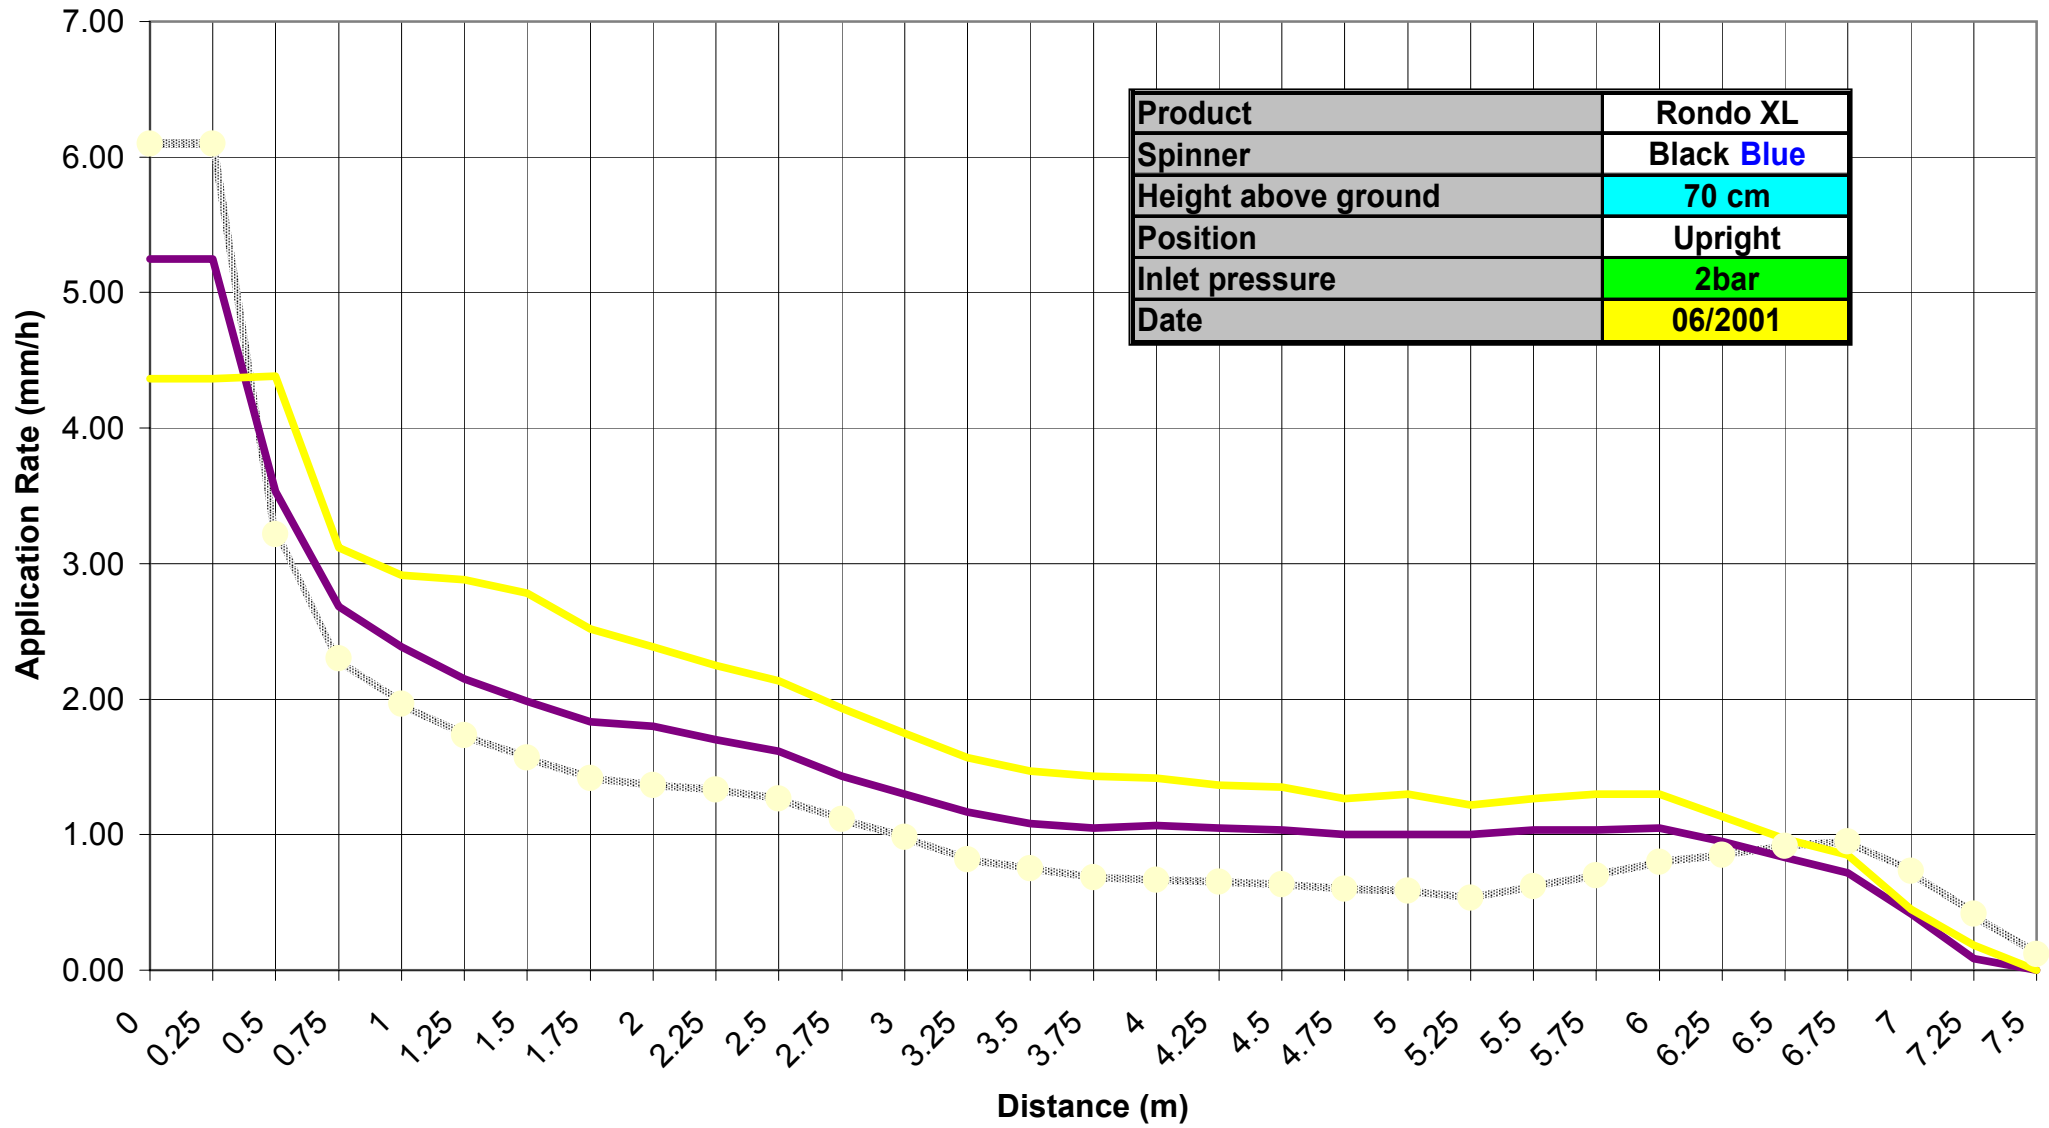

Product	Rondo XL
Spinner	Black Green
Height above ground	70 cm
Position	Upright
Inlet pressure	3.5bar
Date	6/2001

3.5bar-graf

PLASTRO GVAT

Black-Green sw 70 cm

Rondo XL - Water Distribution pattern

Product	Rondo XL
Spinner	Black Blue
Height above ground	70 cm
Position	Upright
Inlet pressure	1.5bar
Date	06/2001

White Violet Yellow

Rondo XL - Water Distribution pattern

Product	Rondo XL
Spinner	Black Blue
Height above ground	70 cm
Position	Upright
Inlet pressure	2bar
Date	06/2001

White Violet Yellow

Rondo XL - Water Distribution pattern

Rondo XL - Water Distribution pattern

Product	Rondo XL
Spinner	Black Blue
Height above ground	70 cm
Position	Upright
Inlet pressure	3bar
Date	06/2001

White
 Violet
 Yellow

Rondo XL - Water Distribution pattern

Product	Rondo XL
Spinner	Black Blue
Height above ground	70 cm
Position	Upright
Inlet pressure	3.5bar
Date	06/2001

White Violet Yellow