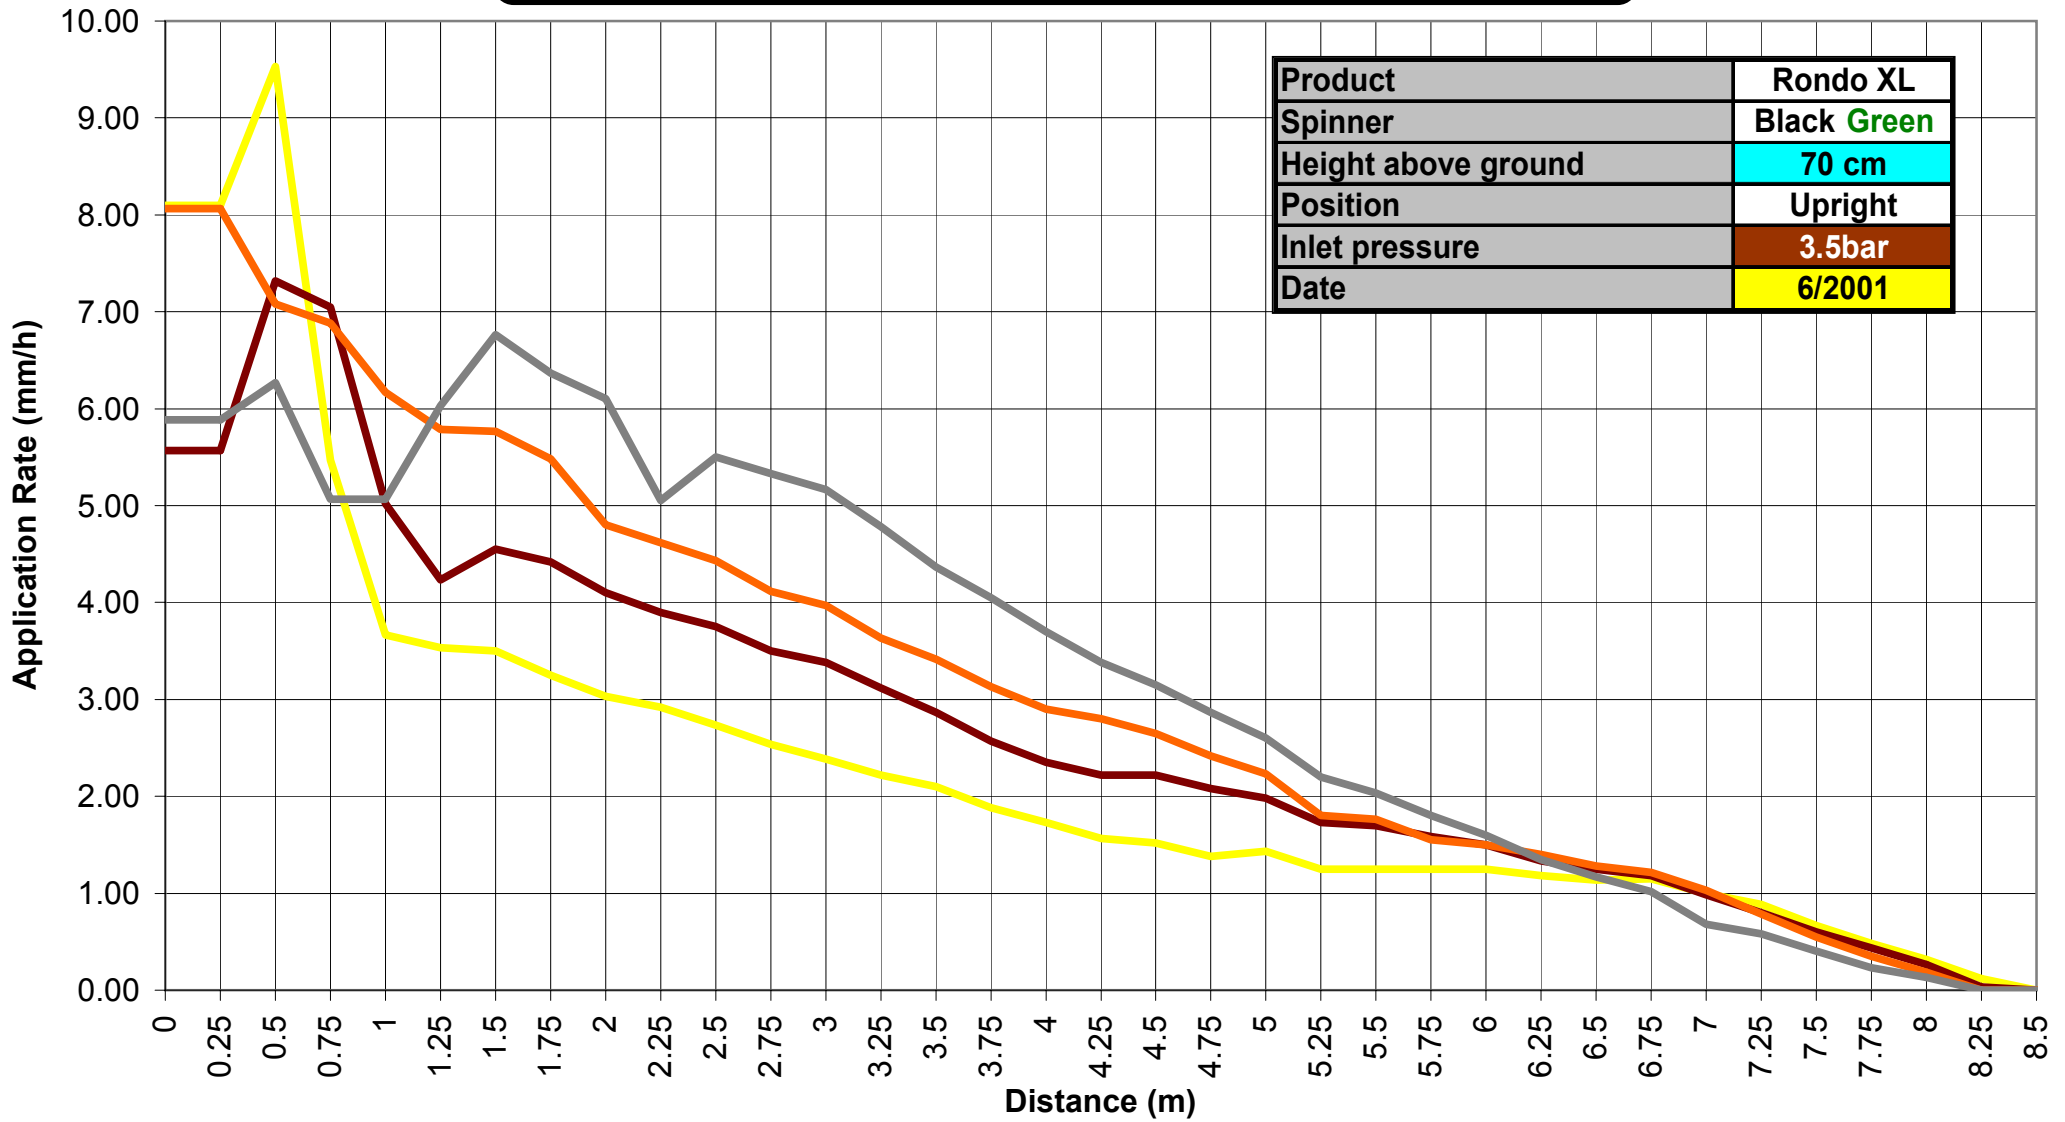

Rondo XL - Water Distribution pattern

Rondo XL - Water Distribution pattern

— Brown
 — Orange
 — Yellow
 — Gray

Rondo XL - Wetting pattern range

Rondo XL - Wetting pattern range

Rondo XL - Wetting pattern range

Product	Rondo XL
Spinner	Black Green
Height above ground	70 cm
Position	Upright
Inlet pressure	3.5bar
Date	6/2001

3.5bar-graf

PLASTRO GVAT

Black-Green sw 70 cm

Rondo XL - Water Distribution pattern

Product	Rondo XL
Spinner	Black Blue
Height above ground	70 cm
Position	Upright
Inlet pressure	1.5bar
Date	06/2001

White Violet Yellow

Rondo XL - Water Distribution pattern

Product	Rondo XL
Spinner	Black Blue
Height above ground	70 cm
Position	Upright
Inlet pressure	2bar
Date	06/2001

White Violet Yellow

Rondo XL - Water Distribution pattern

Rondo XL - Water Distribution pattern

Product	Rondo XL
Spinner	Black Blue
Height above ground	70 cm
Position	Upright
Inlet pressure	3bar
Date	06/2001

White
 Violet
 Yellow

Rondo XL - Water Distribution pattern