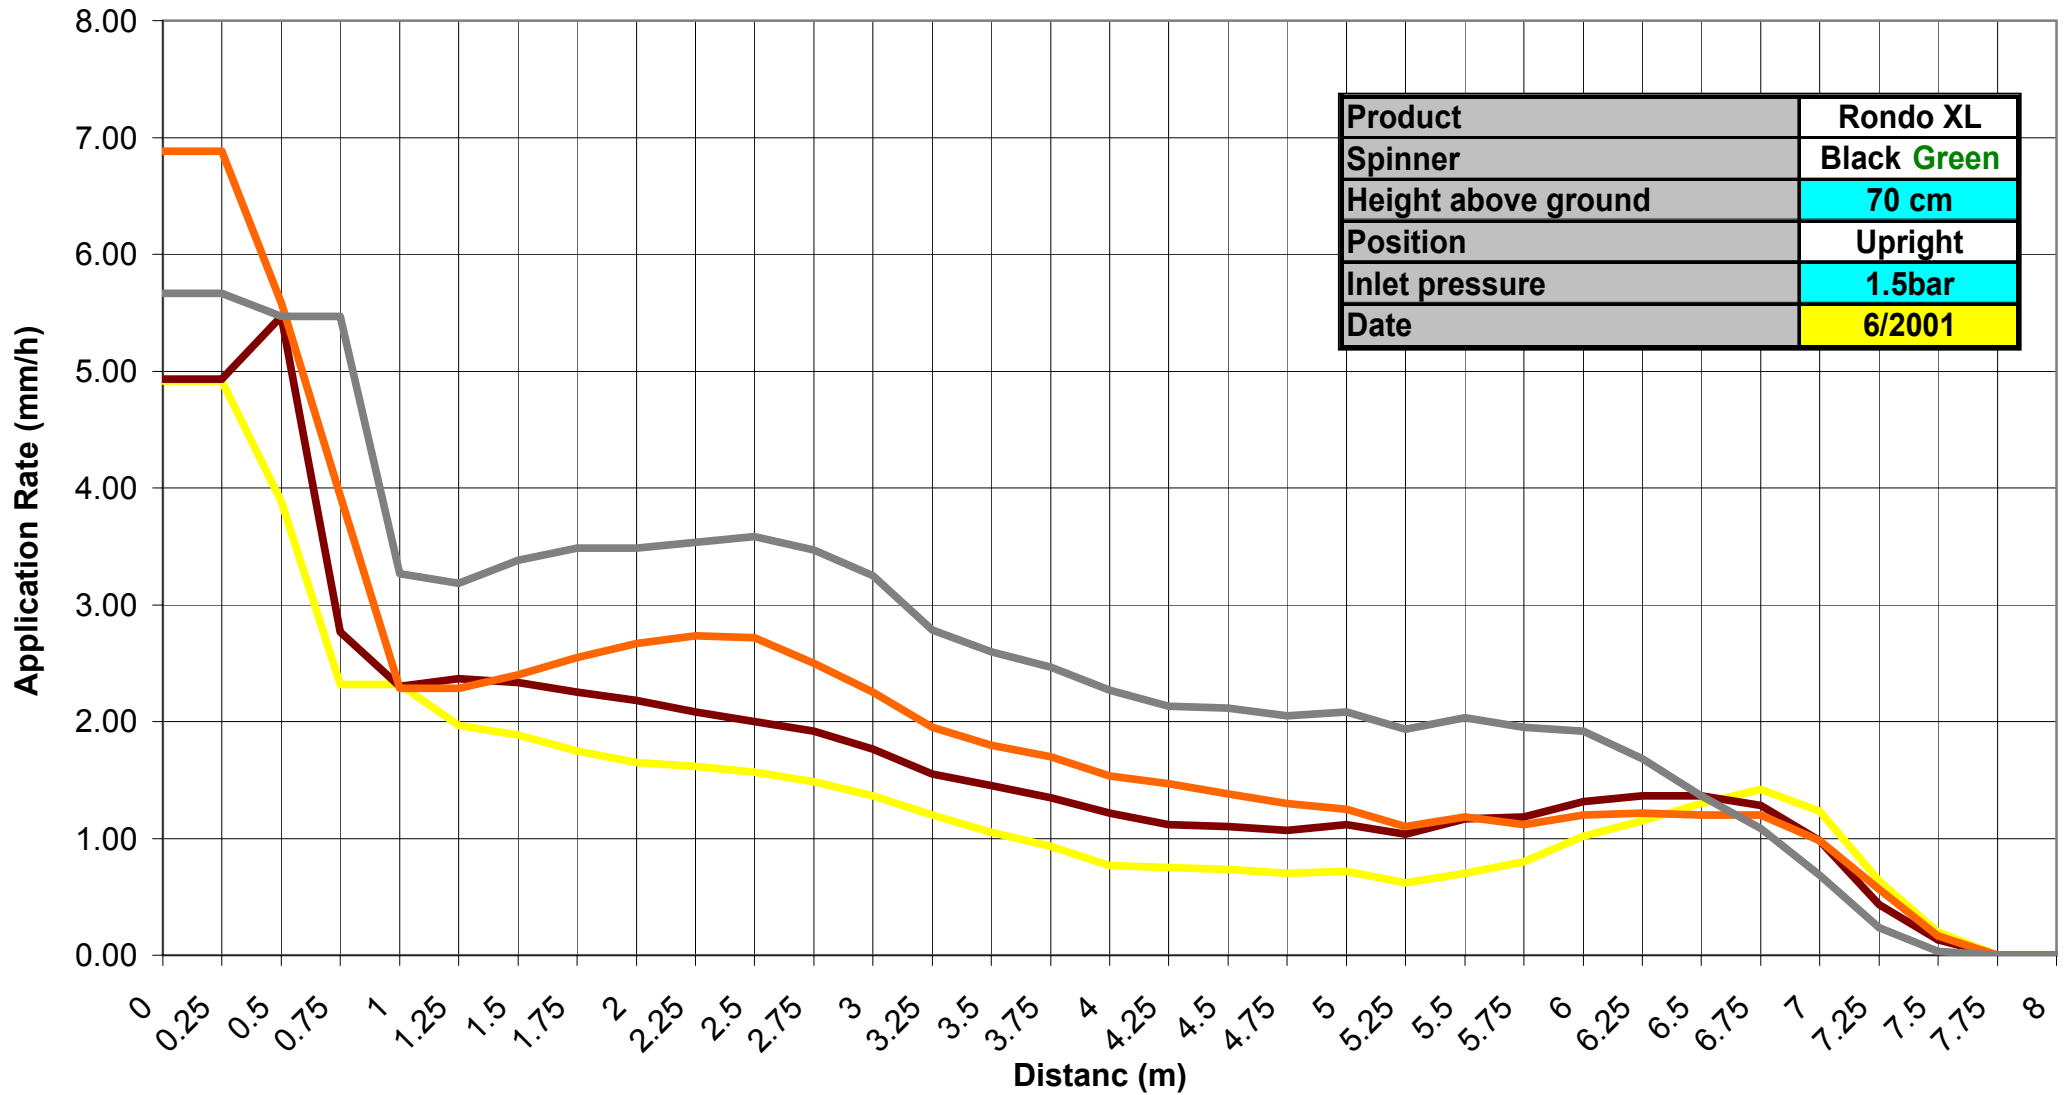

Rondo XL - Water Distribution pattern

Rondo XL - Water Distribution pattern

— Brown
 — Orange
 — Yellow
 — Gray

Rondo XL - Wetting pattern range

Rondo XL - Wetting pattern range

Rondo XL - Wetting pattern range

Product	Rondo XL
Spinner	Black Green
Height above ground	70 cm
Position	Upright
Inlet pressure	3.5bar
Date	6/2001

3.5bar-graf

PLASTRO GVAT

Black-Green sw 70 cm

Rondo XL - Water Distribution pattern

Product	Rondo XL
Spinner	Black Blue
Height above ground	70 cm
Position	Upright
Inlet pressure	1.5bar
Date	06/2001

White Violet Yellow

Rondo XL - Water Distribution pattern

Product	Rondo XL
Spinner	Black Blue
Height above ground	70 cm
Position	Upright
Inlet pressure	2bar
Date	06/2001

White Violet Yellow

Rondo XL - Water Distribution pattern

Rondo XL - Water Distribution pattern

Product	Rondo XL
Spinner	Black Blue
Height above ground	70 cm
Position	Upright
Inlet pressure	3bar
Date	06/2001

White
 Violet
 Yellow

Rondo XL - Water Distribution pattern