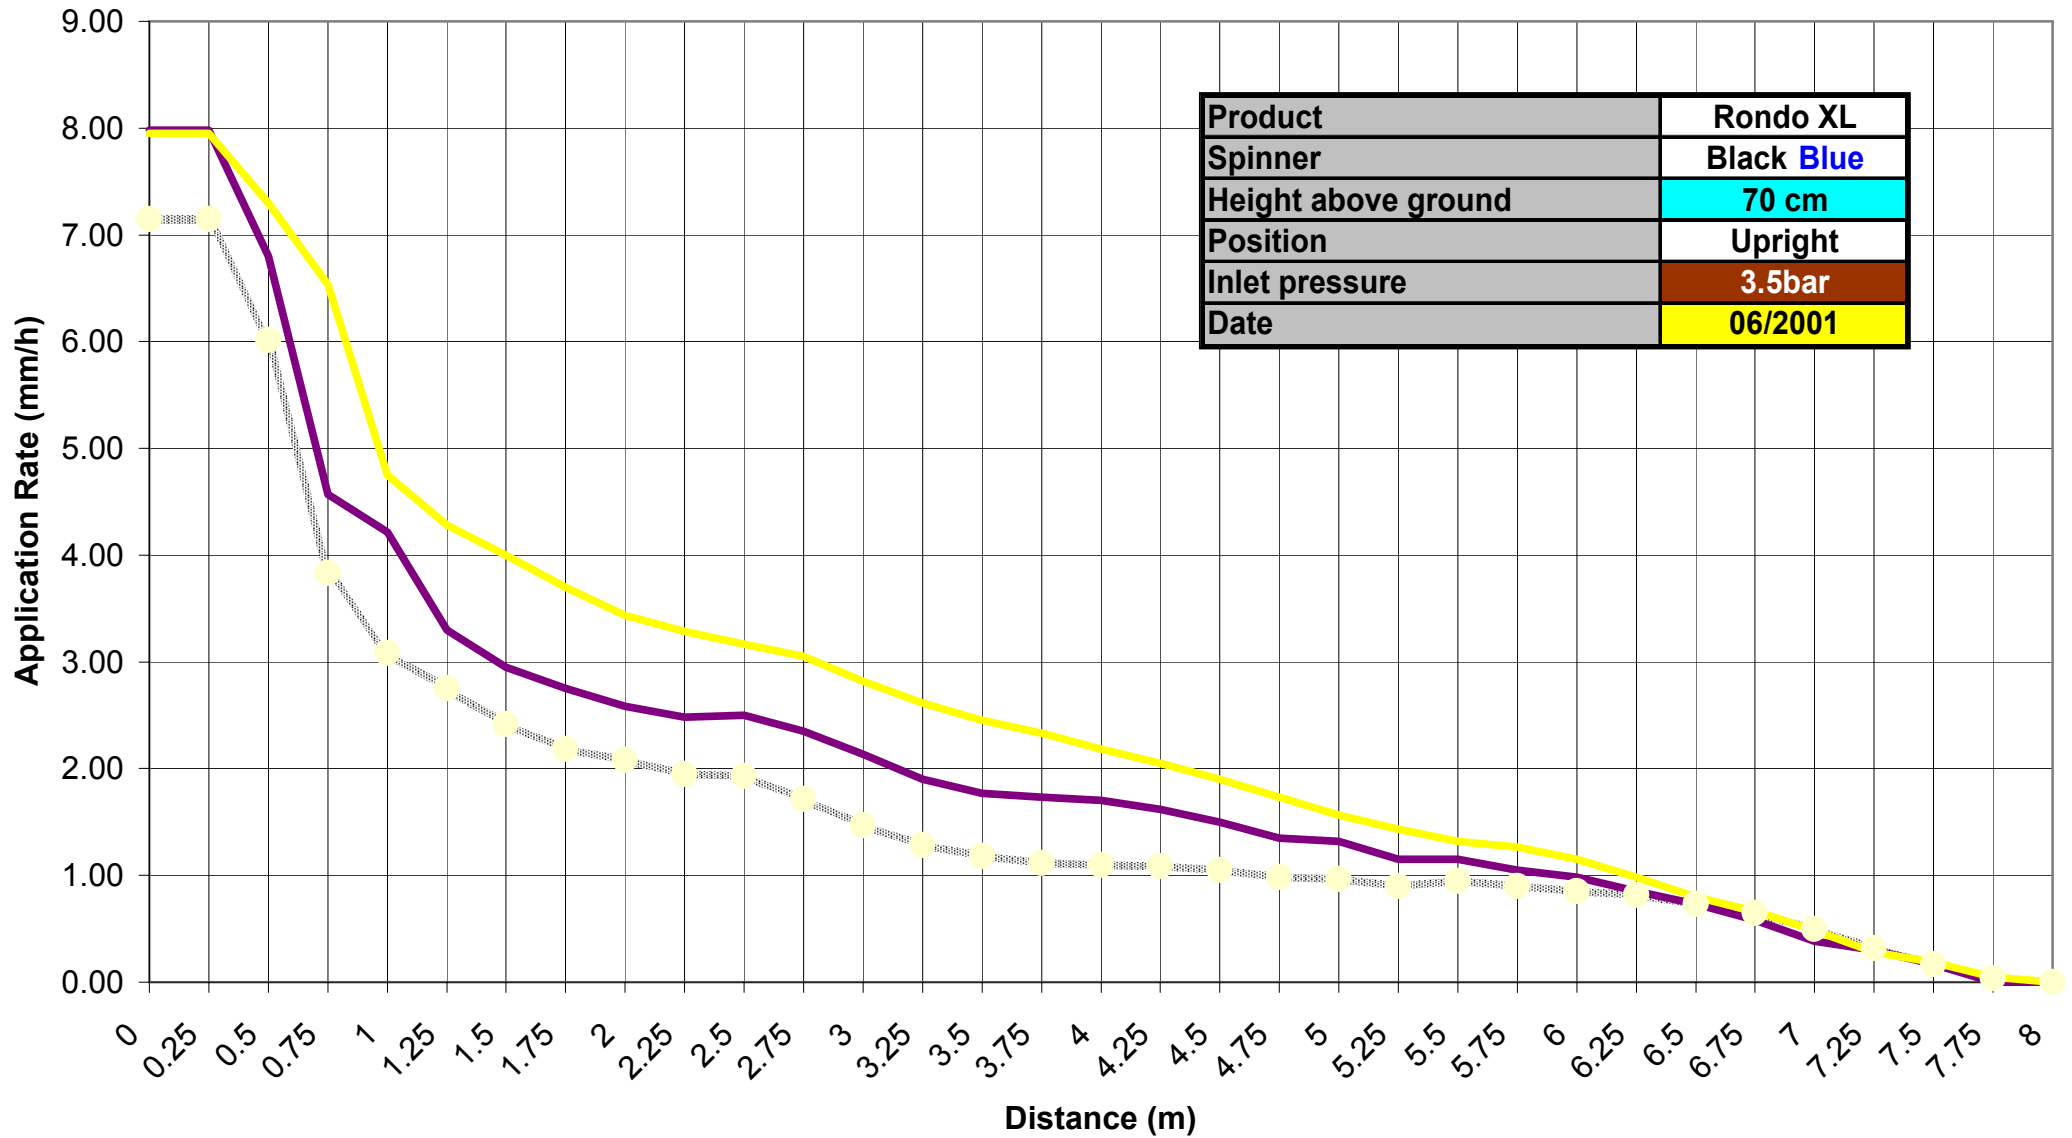

Product	Rondo XL
Spinner	Black Green
Height above ground	70 cm
Position	Upright
Inlet pressure	3.5bar
Date	6/2001

3.5bar-graf

PLASTRO GVAT

Black-Green sw 70 cm

Rondo XL - Water Distribution pattern

Product	Rondo XL
Spinner	Black Blue
Height above ground	70 cm
Position	Upright
Inlet pressure	1.5bar
Date	06/2001

White Violet Yellow

Rondo XL - Water Distribution pattern

Product	Rondo XL
Spinner	Black Blue
Height above ground	70 cm
Position	Upright
Inlet pressure	2bar
Date	06/2001

White Violet Yellow

Rondo XL - Water Distribution pattern

Rondo XL - Water Distribution pattern

Product	Rondo XL
Spinner	Black Blue
Height above ground	70 cm
Position	Upright
Inlet pressure	3bar
Date	06/2001

White
 Violet
 Yellow

Rondo XL - Water Distribution pattern

Product	Rondo XL
Spinner	Black Blue
Height above ground	70 cm
Position	Upright
Inlet pressure	3.5bar
Date	06/2001

White Violet Yellow