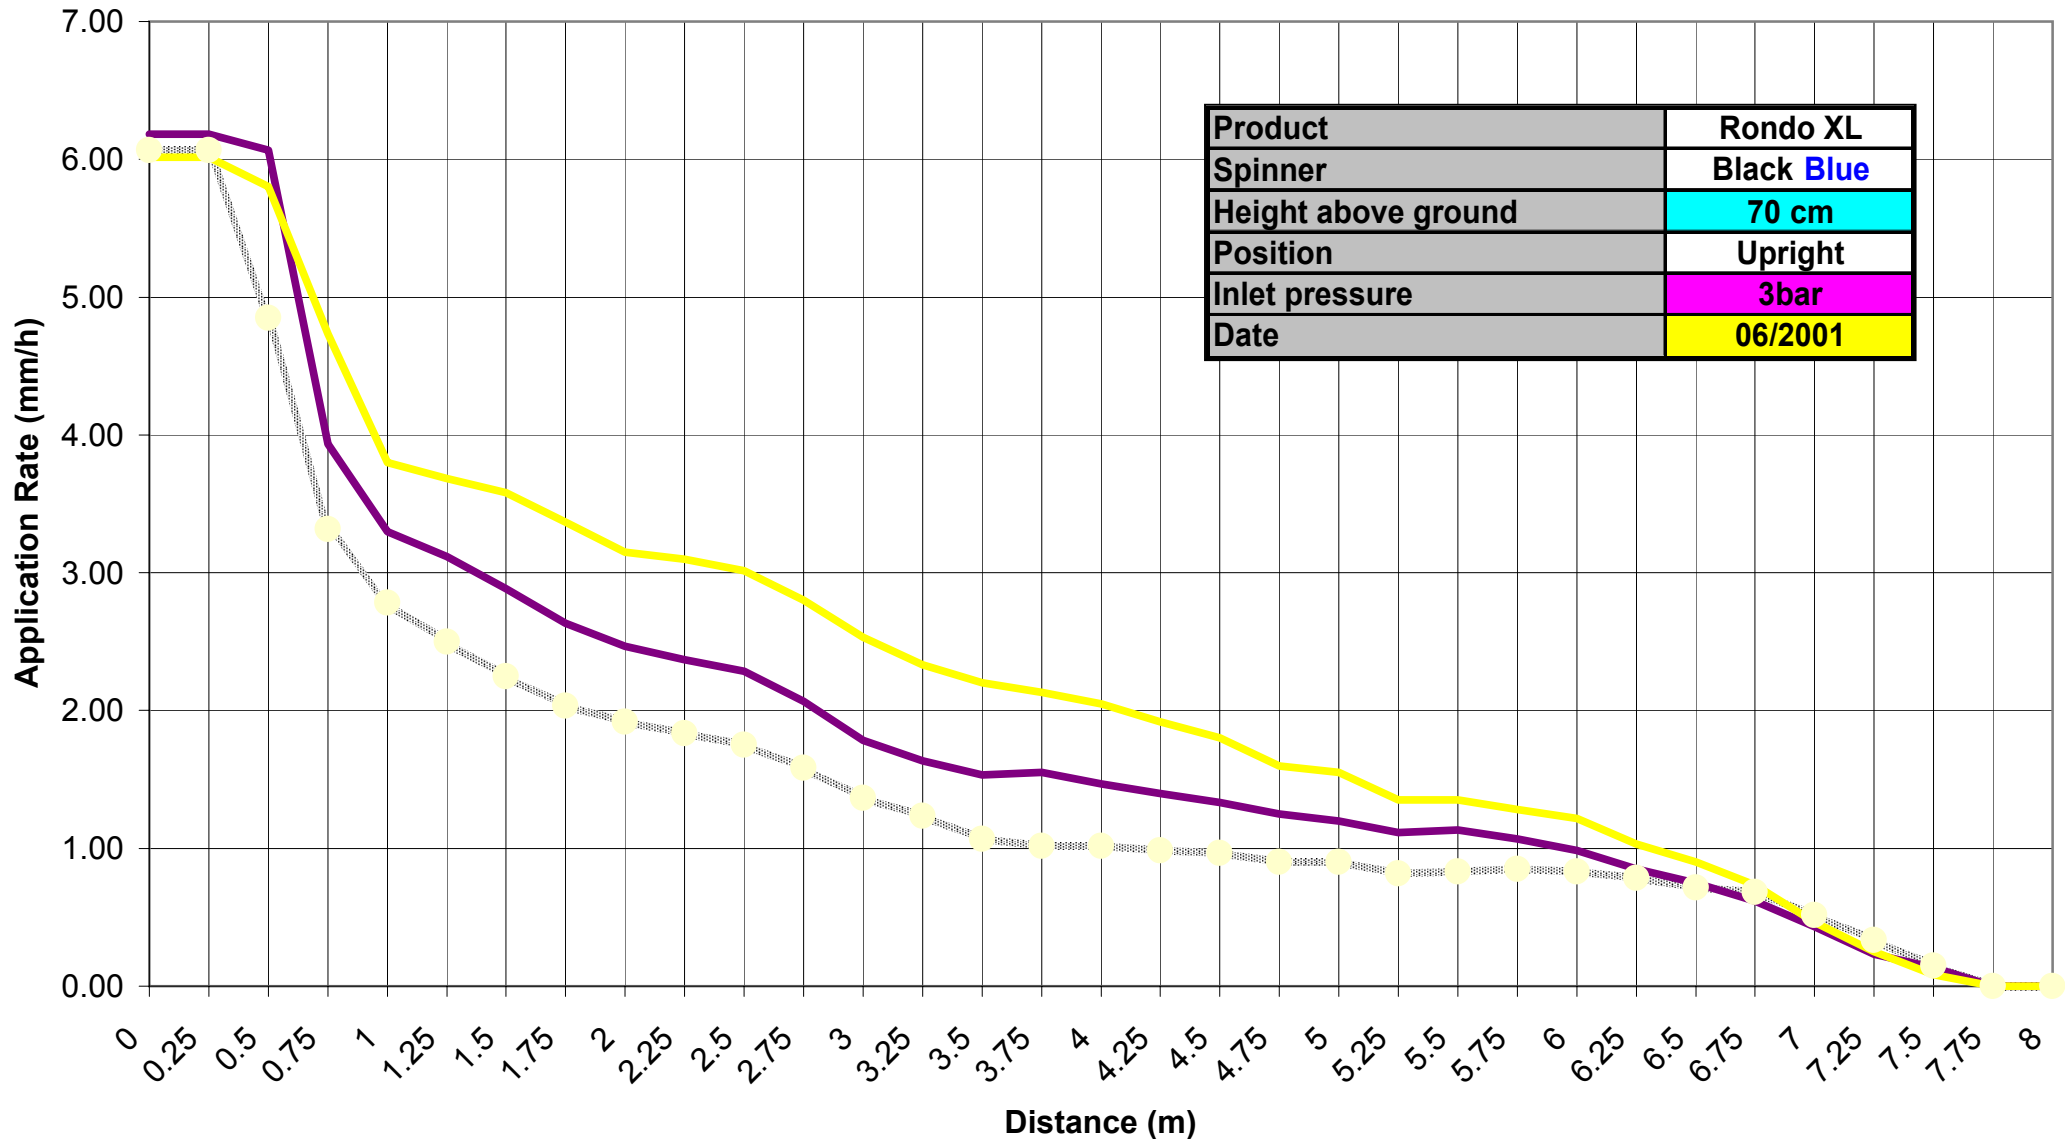

Product	Rondo XL
Spinner	Black Green
Height above ground	70 cm
Position	Upright
Inlet pressure	3.5bar
Date	6/2001

3.5bar-graf

PLASTRO GVAT

Black-Green sw 70 cm

Rondo XL - Water Distribution pattern

Product	Rondo XL
Spinner	Black Blue
Height above ground	70 cm
Position	Upright
Inlet pressure	1.5bar
Date	06/2001

White Violet Yellow

Rondo XL - Water Distribution pattern

Product	Rondo XL
Spinner	Black Blue
Height above ground	70 cm
Position	Upright
Inlet pressure	2bar
Date	06/2001

White Violet Yellow

Rondo XL - Water Distribution pattern

Rondo XL - Water Distribution pattern

Product	Rondo XL
Spinner	Black Blue
Height above ground	70 cm
Position	Upright
Inlet pressure	3bar
Date	06/2001

White
 Violet
 Yellow

Rondo XL - Water Distribution pattern

Product	Rondo XL
Spinner	Black Blue
Height above ground	70 cm
Position	Upright
Inlet pressure	3.5bar
Date	06/2001

White Violet Yellow