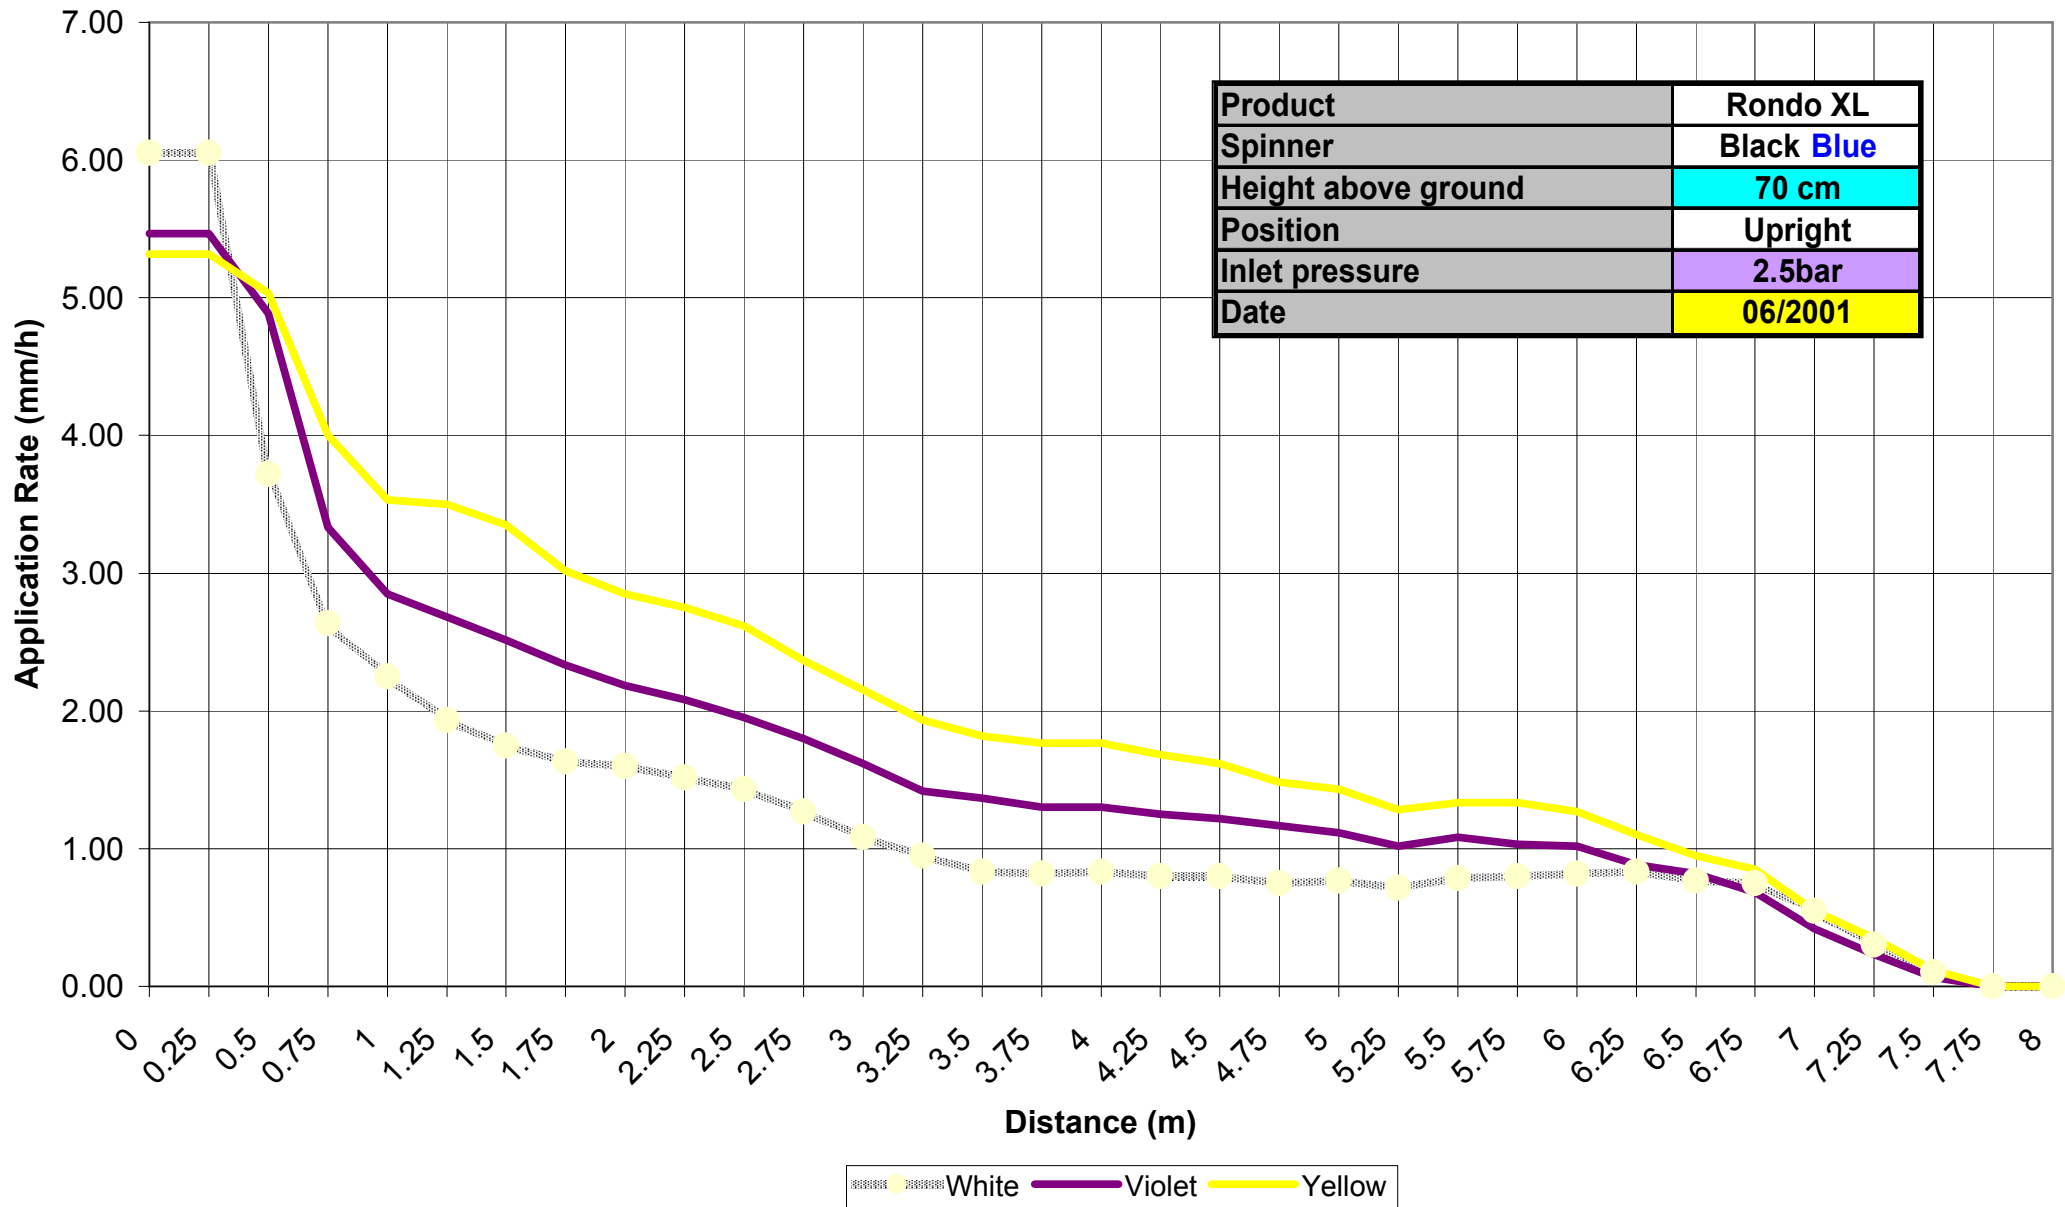

Product	Rondo XL
Spinner	Black Green
Height above ground	70 cm
Position	Upright
Inlet pressure	3.5bar
Date	6/2001

3.5bar-graf

PLASTRO GVAT

Black-Green sw 70 cm

Rondo XL - Water Distribution pattern

Product	Rondo XL
Spinner	Black Blue
Height above ground	70 cm
Position	Upright
Inlet pressure	1.5bar
Date	06/2001

White Violet Yellow

Rondo XL - Water Distribution pattern

Product	Rondo XL
Spinner	Black Blue
Height above ground	70 cm
Position	Upright
Inlet pressure	2bar
Date	06/2001

White Violet Yellow

Rondo XL - Water Distribution pattern

Rondo XL - Water Distribution pattern

Product	Rondo XL
Spinner	Black Blue
Height above ground	70 cm
Position	Upright
Inlet pressure	3bar
Date	06/2001

White
 Violet
 Yellow

Rondo XL - Water Distribution pattern

Product	Rondo XL
Spinner	Black Blue
Height above ground	70 cm
Position	Upright
Inlet pressure	3.5bar
Date	06/2001

White Violet Yellow