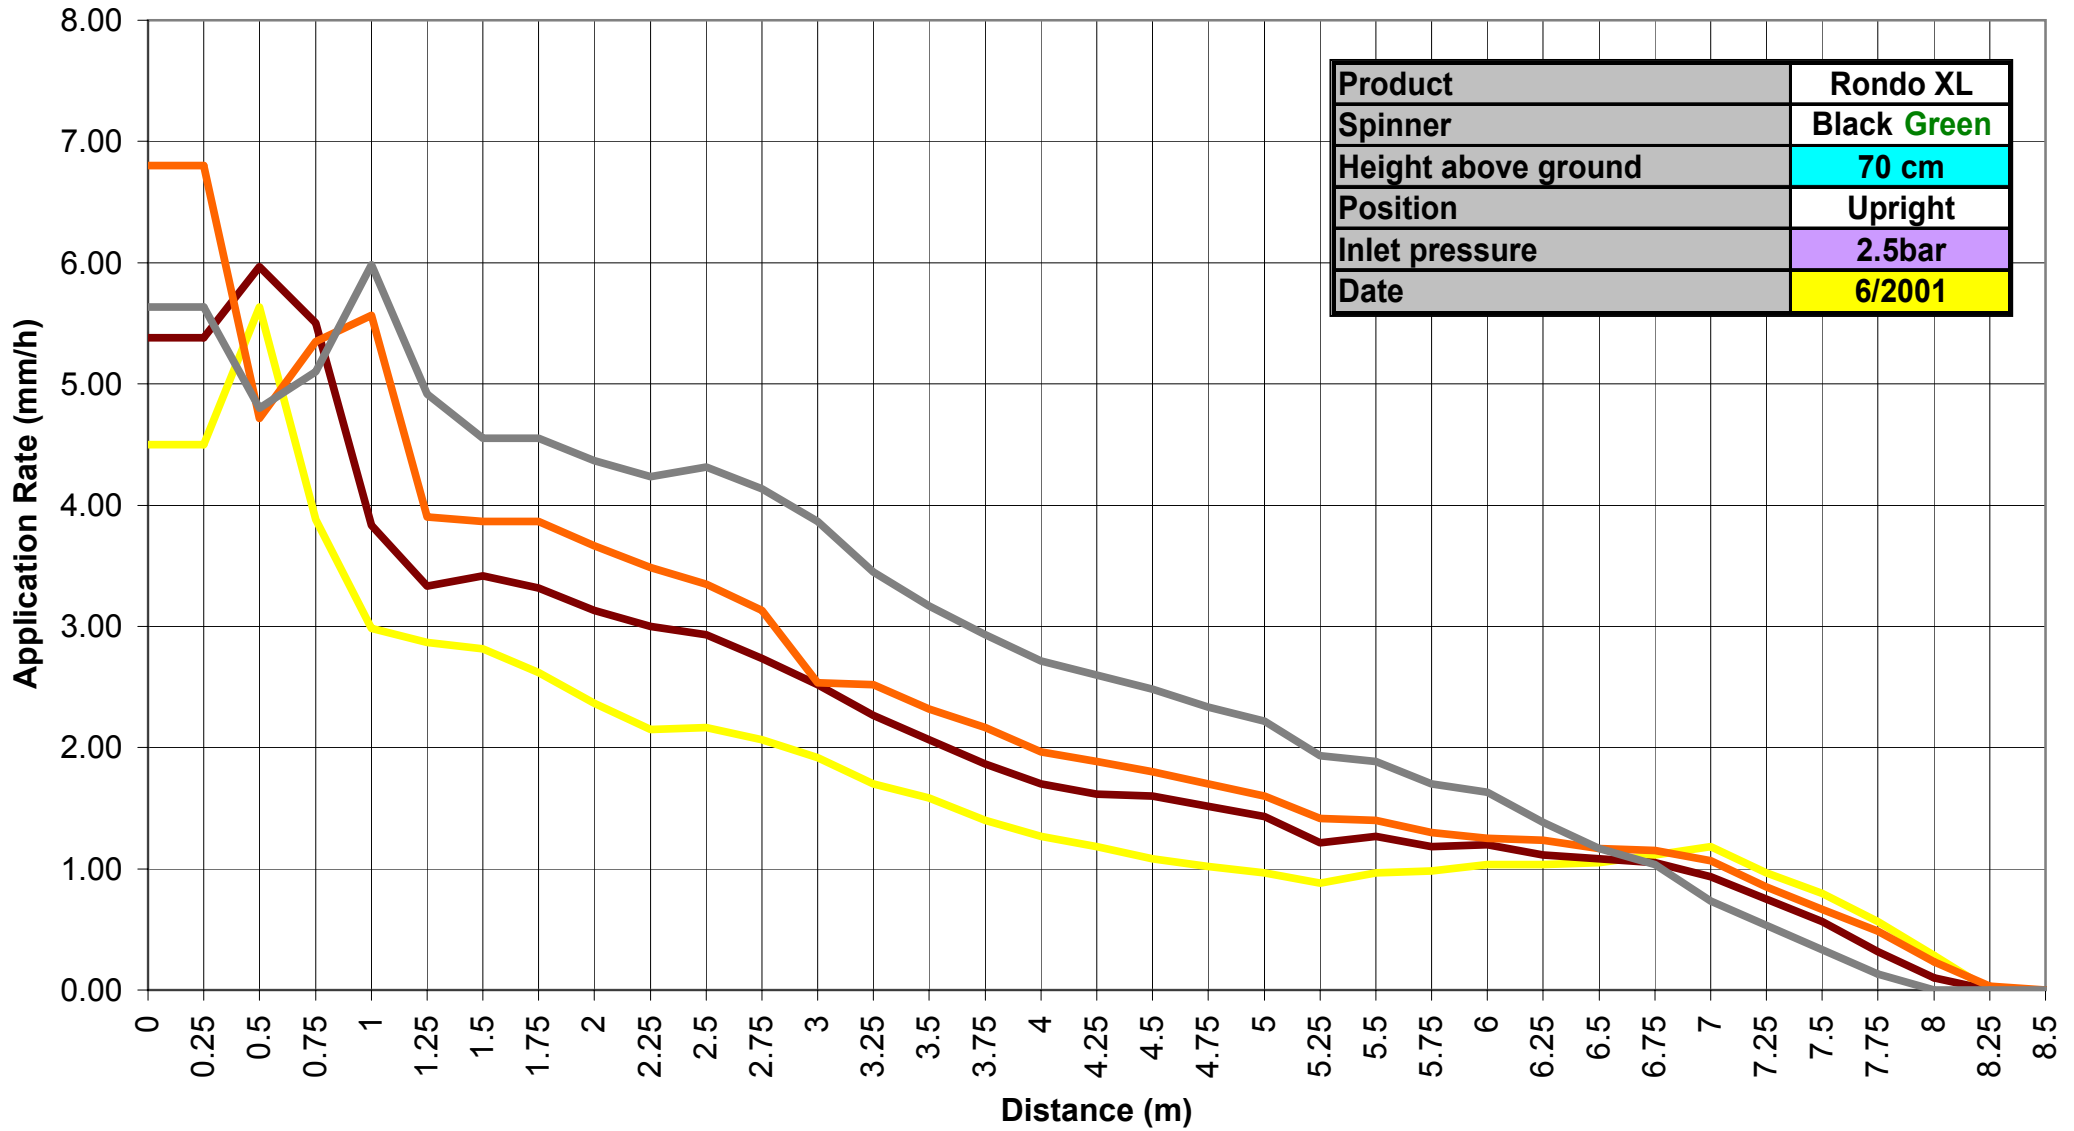

Rondo XL - Water Distribution pattern

Rondo XL - Water Distribution pattern

— Brown
 — Orange
 — Yellow
 — Gray

Rondo XL - Wetting pattern range

Rondo XL - Wetting pattern range

Rondo XL - Wetting pattern range

Product	Rondo XL
Spinner	Black Green
Height above ground	70 cm
Position	Upright
Inlet pressure	3.5bar
Date	6/2001

3.5bar-graf

PLASTRO GVAT

Black-Green sw 70 cm

Rondo XL - Water Distribution pattern

Product	Rondo XL
Spinner	Black Blue
Height above ground	70 cm
Position	Upright
Inlet pressure	1.5bar
Date	06/2001

White Violet Yellow

Rondo XL - Water Distribution pattern

Product	Rondo XL
Spinner	Black Blue
Height above ground	70 cm
Position	Upright
Inlet pressure	2bar
Date	06/2001

White Violet Yellow

Rondo XL - Water Distribution pattern

Rondo XL - Water Distribution pattern

Product	Rondo XL
Spinner	Black Blue
Height above ground	70 cm
Position	Upright
Inlet pressure	3bar
Date	06/2001

White
 Violet
 Yellow

Rondo XL - Water Distribution pattern