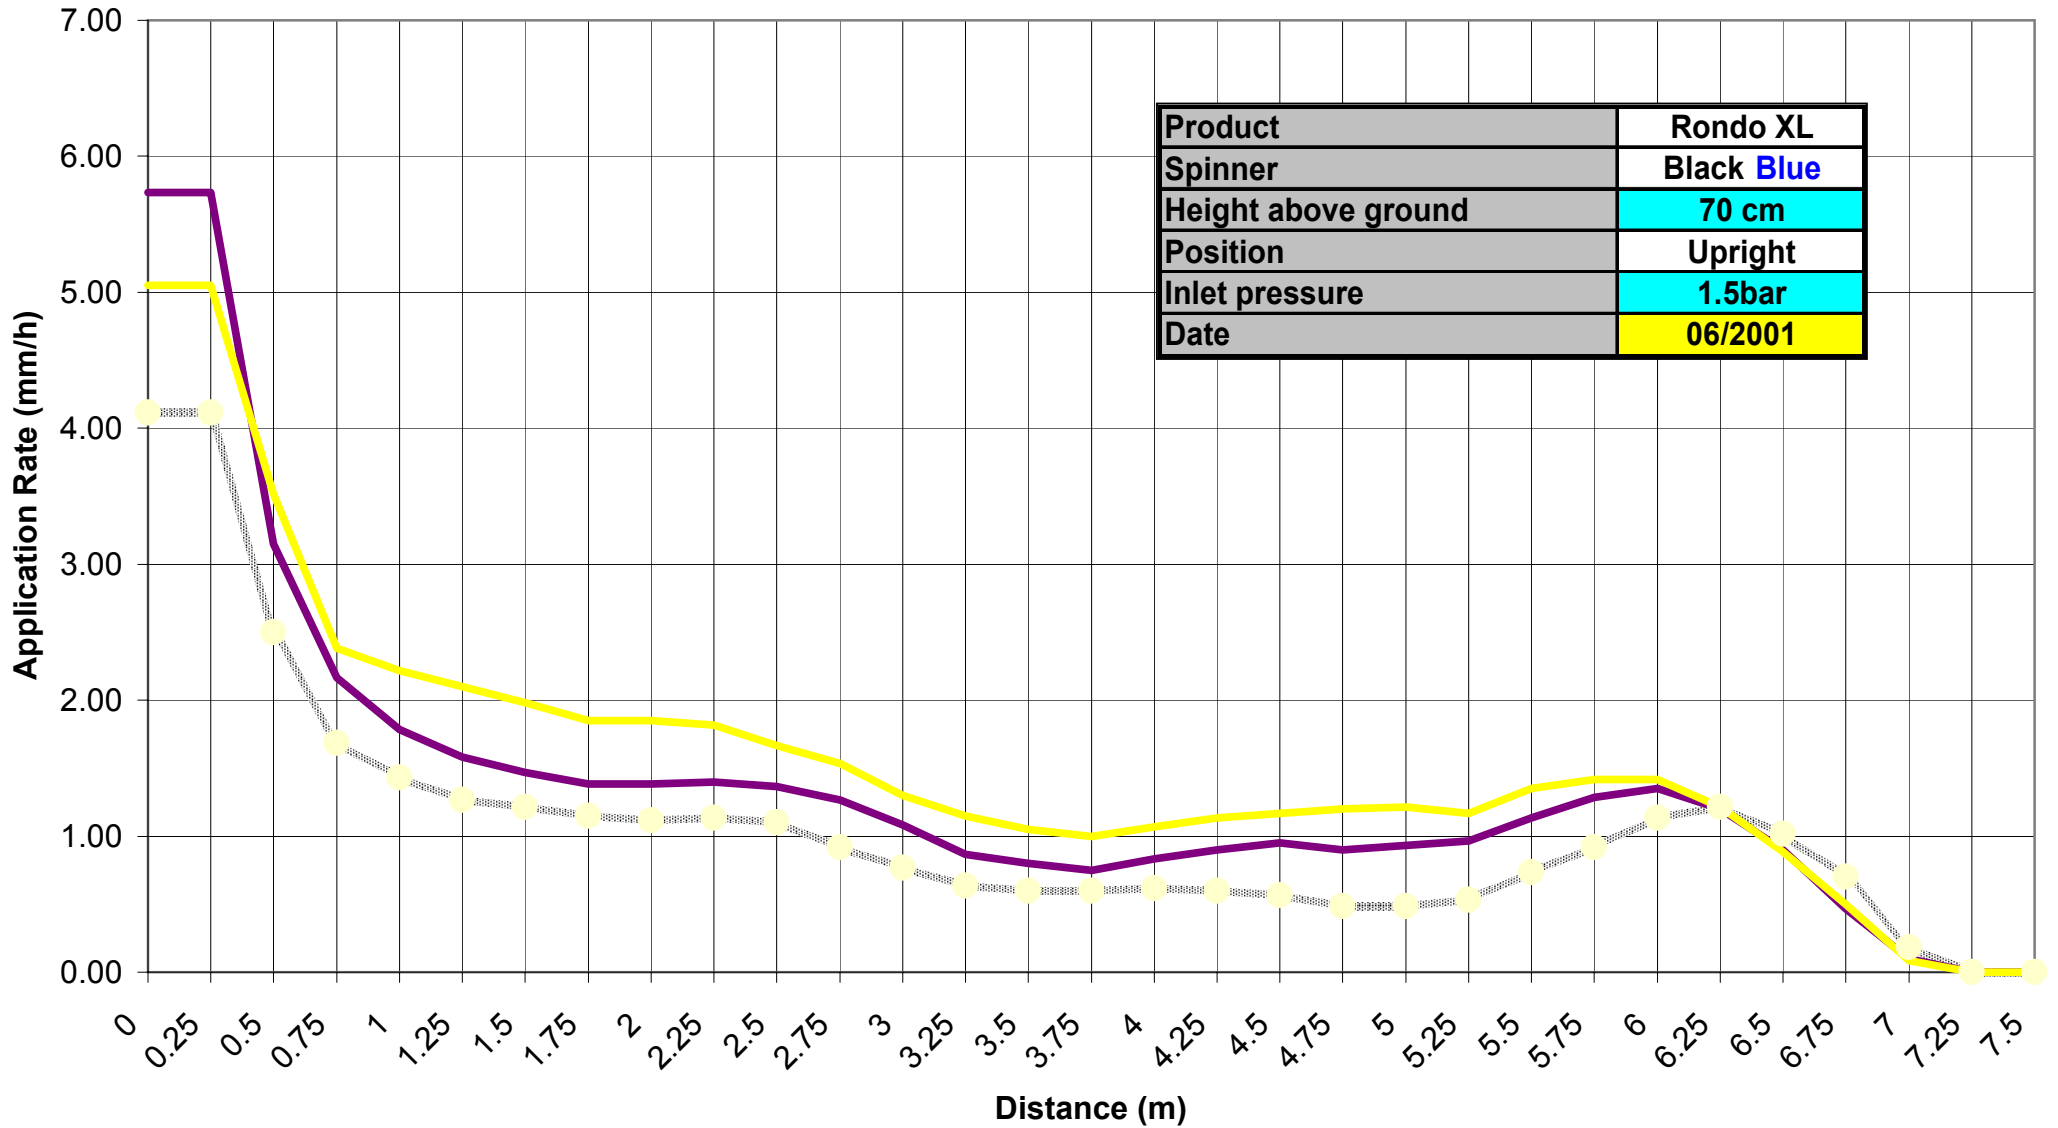

Product	Rondo XL
Spinner	Black Green
Height above ground	70 cm
Position	Upright
Inlet pressure	3.5bar
Date	6/2001

3.5bar-graf

PLASTRO GVAT

Black-Green sw 70 cm

Rondo XL - Water Distribution pattern

Product	Rondo XL
Spinner	Black Blue
Height above ground	70 cm
Position	Upright
Inlet pressure	1.5bar
Date	06/2001

White Violet Yellow

Rondo XL - Water Distribution pattern

Product	Rondo XL
Spinner	Black Blue
Height above ground	70 cm
Position	Upright
Inlet pressure	2bar
Date	06/2001

White Violet Yellow

Rondo XL - Water Distribution pattern

Rondo XL - Water Distribution pattern

Product	Rondo XL
Spinner	Black Blue
Height above ground	70 cm
Position	Upright
Inlet pressure	3bar
Date	06/2001

White
 Violet
 Yellow

Rondo XL - Water Distribution pattern

Product	Rondo XL
Spinner	Black Blue
Height above ground	70 cm
Position	Upright
Inlet pressure	3.5bar
Date	06/2001

White Violet Yellow